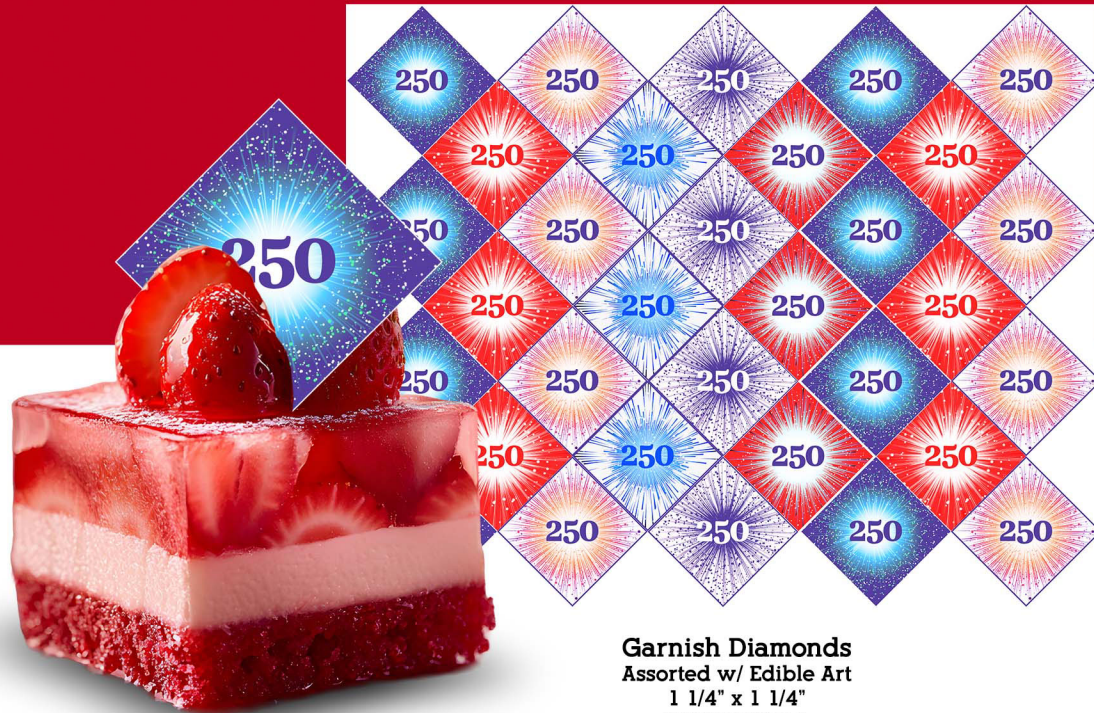

Garnish Diamonds
Assorted w/ Edible Art
1 1/4" x 1 1/4"
SR03020USAA
35/Sheet