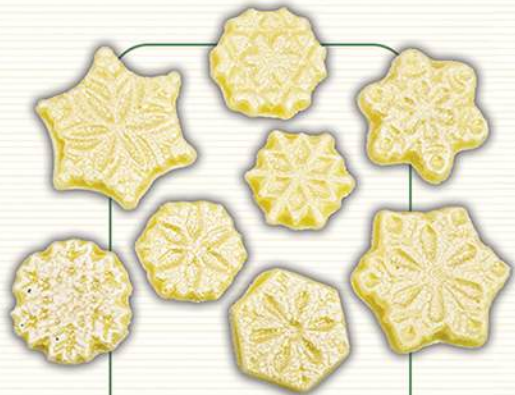

Mini Gingerbread Couple
3 Tone
1 1/4" W x 2" H
CH1989

Gingerbread Garnish
2 Tone
1 1/2" W x 1" H
CH1988

New!

Holiday Discs
w/ 2 Color Silkscreen
1 1/2" Dia.
GE6332HCH

Snowflake Garnish
Pearlized, Assorted
1 1/4" Dia. each
CH4498

Snowflake Discs
Assorted w/ 1 Color Transfer
1 1/4" Diameter Discs
CH452
42/sheet

Candy Swirl Disc
Assorted, w/ 1 Color Transfer
1 1/4" Discs
GE606
42/sheet

Candy Cane
w/ Red Drizzle
1 1/8" W x 1 7/8" H
CH083