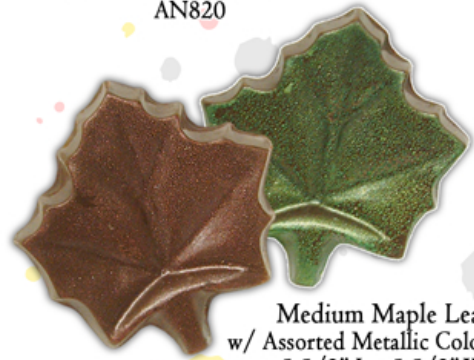

# HAPPY Thanksgiving

Turkey Dessert Shell  
2 1/4" L x 2" W x 3 1/4" H  
AN820

Mini Pinecone, 2D  
Assorted  
1" L x 5/8" W  
FL216  
Dk, Wht or Marbled

Pinecone 3D  
Hollow  
2 1/4" L x 1 1/4" W  
FL213D

Medium Maple Leaf  
w/ Assorted Metallic Colorbrush  
1 1/2" L x 1 1/2" W  
FL141  
(Available in Wht or Dk)  
Other Sizes Available

Mini Turkey  
Flat  
1 5/8" W x 1 3/4" H  
AN818

Acorn  
2 Tone  
1 1/2" L x 1 1/8" W  
FL005