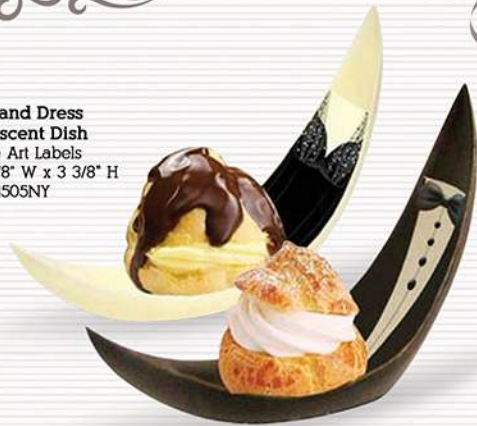

Stars Accent Garnish
w/ Goldbrush or Silverbrush
2 5/8" L x 2" W
GP1140

Small Twists
Assorted, w/ Transfer
2 3/4" L x 1 1/4" W
CH4406
144 per case

Local /
Central Florida
407.332.0059

Chocolate
Accents

Toll Free
1.800.757.0123

www.chocolateaccents.com

NEW YEAR CUPS

Tall Cylinders
Splattered
4" H x 1 1/2" Dia.
GE415

**Tuxedo and Dress
Mini Crescent Dish**
w/ Edible Art Labels
2 1/4" L x 1 3/8" W x 3 3/8" H
DSO4505NY

Midnight Clock Cube Cup
w/ Edible Art
2" L x 2" H
NYE435

Mini Martini Glass
2" H x 1 1/2" Dia.
BI260

**Modern
Champagne Flute**
2 pc
2 1/8" W x 2 3/4" H
BI1771

Shot Glass
w/ Edible Art
2 1/4" H x 1 3/4" Dia.
BI286

Top Hat Dessert Shell
w/ Edible Art Label
4" L x 3 1/2" W x 1 3/4" H
Opening: 2 1/2" x 2 1/4"
TH481
Other Options Available