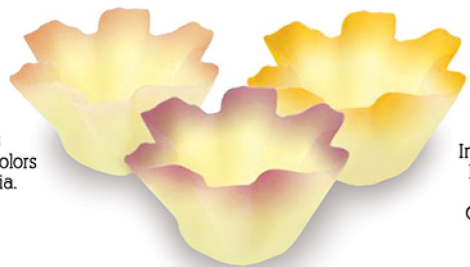

Shot Glass
 w/ Edible Art Label
 1 3/4" Dia. x 2 1/4" H
 BI286ETR

Medium Basket
 4" L x 2 5/8" W x 1 1/2" H
 ES028
 Other Sizes Available

Scallop Dish
 2 pc, w/ 1 Color Silkscreen
 2 5/8" Dia. x 1" H
 DS150

Chocolate
Accents

Dessert Cups

Mini Cylinder
 Assorted, w/ Egg Transfer
 1 1/2" W x 1 1/2" H
 GE3091
 Other Sizes Available
 Only Available Assorted

Mini Rabbit
 2 1/2" L
 ES730

Bunny Carrying Egg
 In Cello, w/ Foil Eggs
 or Jelly Beans
 3" L x 2 3/8" W x 2 3/4" H
 ES266

Mini Egg Cups
 2 Tone In Assorted Colors
 1 1/2" H x 1 1/2" Dia.
 ES515

Mini Ruffle Cups
 In Assorted Colorbrush
 1 1/2" H x 2 1/2" Dia.
 TB455
 Other Sizes Available

Petite Tulip Cup
 White, Marbled
 Green & Pink
 1 1/4" H x 1 3/4" Dia.
 FL2362ZW

Eggshell Cup
 Colorbrushed
 2 5/8" L x 2 1/8" x 1 1/4" H
 ES642P
 Other Sizes Available

Medium Flower Pot
 2 3/4" Dia. x 2 1/4" H
 FL091
 Other Sizes Available

Chocolate
Accents

Centerpieces

Bunny w/ Carrot
3 Tone
12 1/2" High
ES070