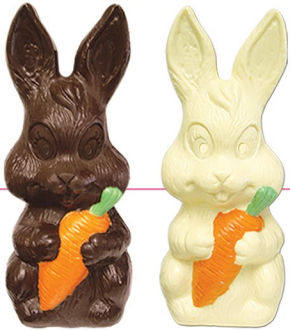

Mini Ruffle Cups
In Assorted Colorbrush
1 1/2" H x 2 1/2" Dia.
TB455
Wht or Dk Also Available
Other Sizes Available

Happy Easter Cylinder
w/ 1 Color Transfer
1 1/4" H x 1 3/4" Dia.
GE3076
Other Transfers Available
Ask Your Rep!

Petite Tulip Cup
White, Marbled
Green & Pink
1 1/4" H x 1 3/4" Dia.
FL2362ZW

Medium Flower Pot
2 3/4" Dia. x 2 1/4" H
FL091
Wht or Dk, Terra Cotta
Other Sizes Available

Local/Central Florida 407.332.0059 | Toll Free 1.800.757.0123

www.chocolateaccents.com

CENTERPIECES

Chocolate Accents

Bunny w/ Carrot
3 Tone
12 1/2" High
ES070

Bunny In Dress
3 Tone
10" High
ES270C

Chubby Bunny
2 Tone
7" L x 10 1/2" H
ES190

New!

Centerpiece Disc
w/ Edible Art - 7 1/4" Dia.
EA1553EM22
Large Easel - 6 1/2" H
TB007