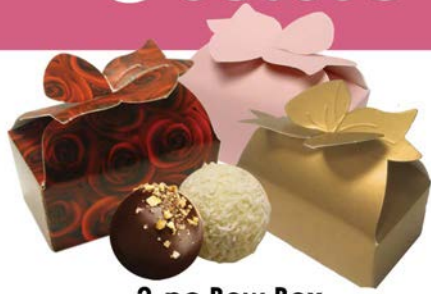

Create Your Custom Amenity Box

2-pc Bow Box

Available in 8 colors:
(Black, Gold, Silver, Pink, Ivory, Red,
Turquoise, and Rose Design)
PC074

2-pc Truffle Box

w/ Clear Lid w/ Bow and Tag
Available in 9 colors:
(Black, Bronze, Brown, Gold, Orange,
Red, Silver White, Pink and Lime)
PC055