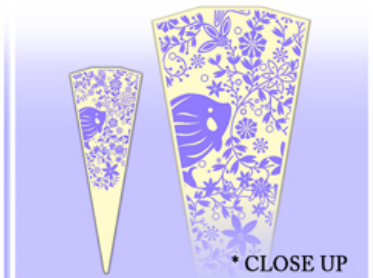

SEAHORSE
Flat
 1 1/8" W x 3" H
 NT463

SCUBA DIVER
2 Tone
 1" W x 2 3/8" L
 NT4531

SEAWEED SILHOUETTE
 w/ 1 Color Silkscreen
 6" L x 1 3/4" W
 NT4981

PLAQUE DESSERT TOPPER
 "Turtles, Seashells and Starfish in The Ocean"
 w/ *Edible Art*
 2" L x 2" W with 1/2" Tab
 EA38593

CORAL REEF SILHOUETTE
 w/ *Edible Art*
 3" L x 2 1/4" W
 EA729307

DISC DESSERT TOPPER
 "Scuba Diver in Coral Reef with Bubbles
 and Tropical Fish"
 w/ *Edible Art*
 2" Disc with 1/2" Tab
 EA148

SMALL CURVED TRIANGLE
 "Scuba Diver"
 w/ *Edible Art*
 3" L x 2" W
 EA1243
 Other Sizes Available

PLATE BACKDROP
 "Coral Reef and Tropical Fish"
 w/ *Edible Art*
 6" L x 4" H
 EA024

WEDGE
 "Blue Fish and Coral Reef"
 w/ 1 Color Silkscreen
 1 5/8" W x 4 3/4" H
 GE1600
 Other Sizes Available

SMALL CURVED RECTANGLE
 "Coral Reef with Tropical Fish"
 w/ *Edible Art*
 3" L x 1 1/2" W
 EA123