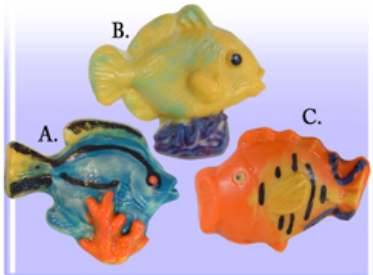

Coral Reef *CHOCOLATE Accents*

TROPICAL FISH
Marbled
 A. 2 3/4" L x 2 3/8" W - NT2672A
 B. 2 3/4" L x 2 1/2" W - NT2672B
 C. 2 3/4" L x 2" W - NT2672C

CORAL SILHOUETTE
 w/ 2 Color Silkscreen
 1 5/8" W x 2 3/4" H
 NT1801

SEAHORSE
Flat
 1 1/8" W x 3" H
 NT463

SCUBA DIVER
2 Tone
 1" W x 2 3/8" L
 NT4531

SEAWEED SILHOUETTE
 w/ 1 Color Silkscreen
 6" L x 1 3/4" W
 NT4981

PLAQUE DESSERT TOPPER
 "Turtles, Seashells and Starfish in The Ocean"
 w/ *Edible Art*
 2" L x 2" W with 1/2" Tab
 EA38593

CORAL REEF SILHOUETTE
 w/ *Edible Art*
 3" L x 2 1/4" W
 EA729307

DISC DESSERT TOPPER
 "Scuba Diver in Coral Reef with Bubbles
 and Tropical Fish"
 w/ *Edible Art*
 2" Disc with 1/2" Tab
 EA148

SMALL CURVED TRIANGLE
 "Scuba Diver"
 w/ *Edible Art*
 3" L x 2" W
 EA1243
 Other Sizes Available

PLATE BACKDROP
 "Coral Reef and Tropical Fish"
 w/ *Edible Art*
 6" L x 4" H
 EA024

WEDGE
 "Blue Fish and Coral Reef"
 w/ 1 Color Silkscreen
 1 5/8" W x 4 3/4" H
 GE1600
 Other Sizes Available

SMALL CURVED RECTANGLE
 "Coral Reef with Tropical Fish"
 w/ *Edible Art*
 3" L x 1 1/2" W
 EA123