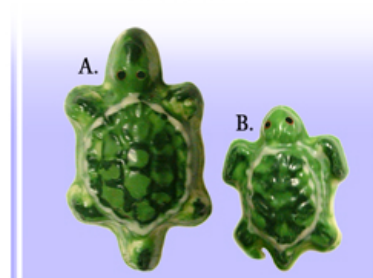

CORAL REEF SILHOUETTE
 w/ *Edible Art*
 3" L x 2 1/4" W
 EA729307

DISC DESSERT TOPPER
 "Scuba Diver in Coral Reef with Bubbles
 and Tropical Fish"
 w/ *Edible Art*
 2" Disc with 1/2" Tab
 EA148

SMALL CURVED TRIANGLE
 "Scuba Diver"
 w/ *Edible Art*
 3" L x 2" W
 EA1243
 Other Sizes Available

PLATE BACKDROP
 "Coral Reef and Tropical Fish"
 w/ *Edible Art*
 6" L x 4" H
 EA024

WEDGE
 "Blue Fish and Coral Reef"
 w/ 1 Color Silkscreen
 1 5/8" W x 4 3/4" H
 GE1600
 Other Sizes Available

SMALL CURVED RECTANGLE
 "Coral Reef with Tropical Fish"
 w/ *Edible Art*
 3" L x 1 1/2" W
 EA123

SUGAR STARFISH
 w/ Pearl Dust
 2 7/8" Diameter Each
 NT5230
 Other Starfish Available

SEA TURTLES
Marbled
 A. 1 3/4" W x 2" L - AN6866
 B. 1 1/4" W x 1 5/8" L - AN6867
 Other Turtles Available

CORAL REEF GARNISH SQUARES
 w/ *Edible Art*
 1 1/2" Squares
 SR80120
 24 Squares Per Sheet