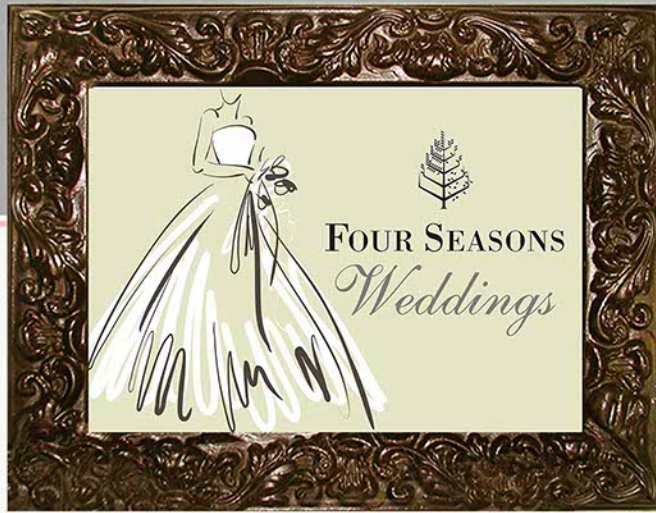

CLASSIC THEME

Medium Ornate Frame
w/ Edible Art
6" L x 4 3/4" W
EA395WED- Available In Cello
Other Sizes Available

Bridal Cake
w/ Edible Art Label
4" H x 2 1/2" Diameter
CL070WED

**Artisan
Wedding Cake Truffles**
Case Of 108 Truffles