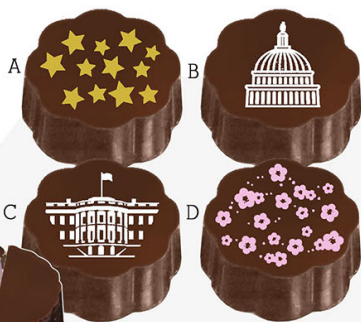

# WASHINGTON D.C.

**DARK CHOCOLATE  
CHERRY BLOSSOM TRUFFLES**  
Assorted w/ 1 Color Silkscreen  
BC739  
108 Truffles/Case

**CAPITOL DOME**  
1 Piece  
4" High  
IN008  
Available In Cello

**WASHINGTON  
MONUMENT**  
1" W x 4" H  
IN275  
Available In Cello

**WASHINGTON MONUMENT  
PLAQUE**  
w/ Edible Art In Cello w/ Bow  
4" L x 4" W  
EA385932  
Available Without Cello

**WHITE HOUSE**  
2 Piece  
4" L x 2 1/2" W x 1 3/4" H  
IN276  
Available w/ Truffles