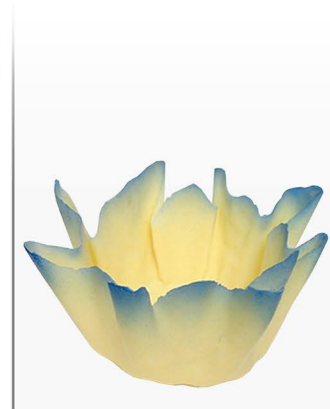

# Sweet Dreams CHOCOLATE Accents

**TRUFFLE POP**  
 "Sweet Dreams w/ Clouds"  
 Dipped in Colorful Sugar  
 with Bow & Circular Tag in Cello  
 1" L x 1" W  
 BC745  
 Available Without Tag

**FRAME WITH STAND**  
 "Sweet Dreams w/ Clouds"  
 w/ Edible Art & Silver Dust  
 in Cello w/ Bow  
 4 1/2" L x 3 1/2" H  
 EA6942

**CHOCOLATE SQUARES**  
 "Sweet Dreams Icons"  
 4 White Chocolate Praline Filled  
 Squares w/ Applique in Frosted Box  
 2 3/4" L x 2 3/4" W x 3/4" H  
 BC2991

**CLOUD SILHOUETTE**  
 "Sweet Dreams"  
 w/ 1 Color Silkscreen  
 2" L x 2 3/4" W  
 GE072

**SMILING CRESCENT MOON**  
 w/ Silver Colorbrush  
 2" L x 3 7/8" H  
 GE2391

**DISC DESSERT TOPPER**  
 "Sweet Dreams w/ Clouds"  
 w/ Edible Art  
 2" Disc with 1/2" Tab  
 EA1486

**RECTANGLE DESSERT TOPPER**  
 "Sweet Dreams w/ Moon"  
 w/ Edible Art  
 2" L x 1 1/2" W with 1/2" Tab  
 EA70339

**PILLOW**  
 "Sweet Dreams w/ Stars"  
 w/ Edible Art Label  
 2 3/8" L x 2 1/8" W  
 TR210

**RUFFLE CUP**  
 Colorbrushed  
 3" Diameter  
 TB440  
 Other Sizes Available

**PILLOW BOX**  
 "Sweet Dreams w/ Clouds"  
 w/ 2 Truffles Tag and Bow  
 BC6435  
 Available Without Tag