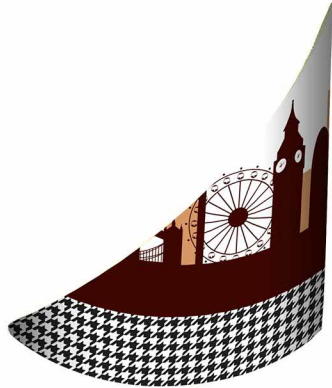

SHERLOCK HOLMES

Curved Triangle
w/ Edible Art
3" L x 3" W
EA1243SHR
Other Sizes Available

Garnish Rectangle
w/ Edible Art
1 1/2" W x 2" L
EA70326SHR
Other Sizes Available

**Brown
Marbled Truffle Box**
w/ 2 Truffles Bow And Tag
PC108SHR
Available Without Tag

Large Truffle Pop
In Cello w/ Bow And Tag
1 1/2" Diameter
BC7453SHR
Available Without Cello & Tag

Curved Rectangle
w/ Edible Art
3" L x 1 1/2" W
EA123SHR

Garnish Disc
w/ Edible Art
2" Disc
EA147SHR
Other Sizes Available

Small Shark Fin
w/ 2 Color Silkscreen
3 1/2" L x 1 1/8" W
GE11058FMA
Other Sizes Available

Email Your Orders To: orders@chocolateaccents.com

Garnish Diamond
 w/ 1 Color Silkscreen
 1 1/2" W x 2 1/2" H
 GE558SHR
 Other Sizes Available