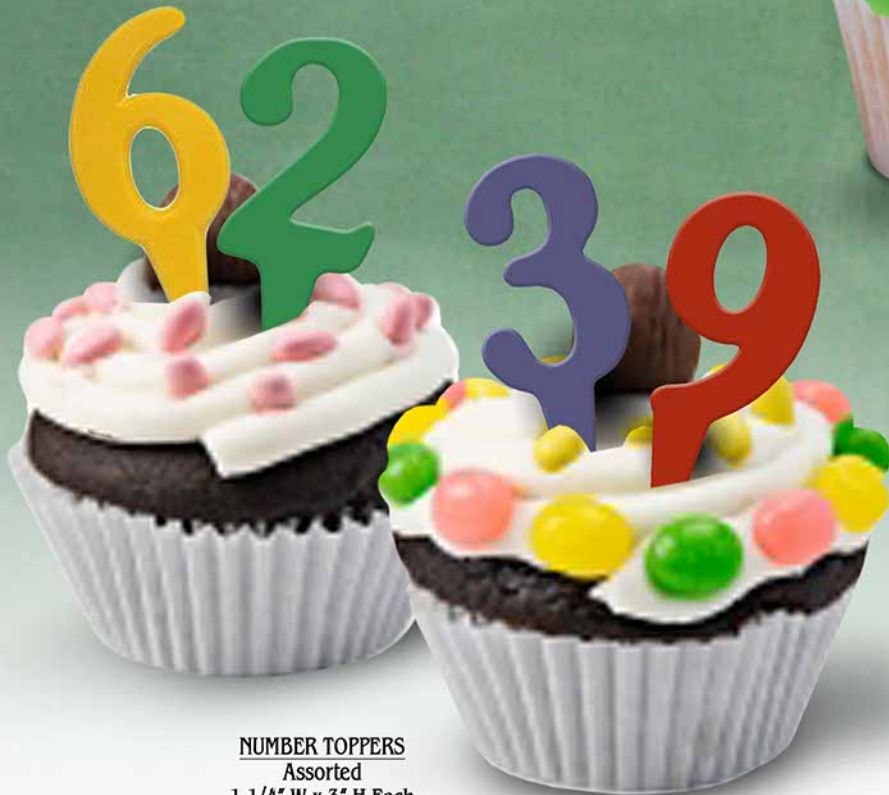

CHOCOLATE
Accents
SCHOOL

SCHOOL BUS
OVAL DESSERT TOPPER
w/ Edible Art
2" L x 1 1/2" W
w/ 1/2" Tab
EA363SBD

ASSORTED SCHOOL SUPPLIES
Flat
Crayon - WP207 - 5/8" W x 2 1/2" L
Apple - FD022 - 1 5/8" W x 2" L

NUMBER TOPPERS
Assorted
1 1/4" W x 3" H Each
CT010

Email your orders to: orders@chocolateaccents.com

EQUATION SHAPES
w/ 1 Color Silkscreen
Disc - 2" Diameter
Triangle - 2 1/4" L x 1 1/2" W
Parallelogram - 3" L x 1 1/4" W
Please Call for Pricing

CALCULATOR
w/ 1 Color Silkscreen
2 1/2" W x 3" L
WP0332

CHALKBOARD
w/ Edible Art & "A Frame"
2 1/4" W x 3 1/4" H
EA388CHK