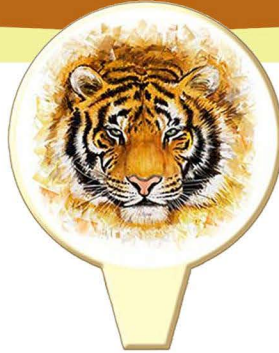

SAFARI

**SMALL GIRAFFE HEAD
SILHOUETTE**
w/ 1 Color Silkscreen
2" W x 2 1/2" H
AN452

MEDIUM LION
3 3/4" L x 2 1/8" W
4 1/2" H
AN560

SAFARI HAT
4" L x 3 3/8" W x 1 1/2" H
WP577

CIRCULAR DISH
w/ 2 Color Leopard Transfer
1 1/2" H x 3 1/2" Diameter
DS039

RECTANGLE PLAQUE
w/ Edible Art in Cello w/ Bow
"Safari Animals"
2" W x 6" H
EA71000
Available Without Cello

**SQUARE
DESSERT TOPPER**
w/ Edible Art
"Elephant Illustration"
2" Square with 3/4" Tab
EA7352

**RECTANGLE
DESSERT TOPPER**
w/ Edible Art
"Giraffes"
2" L x 1 1/2" W with 1/2" Tab
EA703261

DISC DESSERT TOPPER
w/ Edible Art
"Tiger Illustration"
2" Disc with 1/2" Tab
EA148
Other Sizes Available

AFRICAN ELEPHANT
2 Tone, Flat
2 1/2" W x 3" H
AN409Z