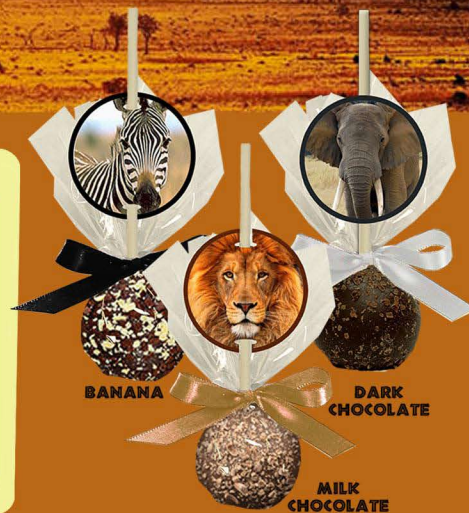

GIRAFFE
2 Tone
3 3/4" L x 1 1/2" W
AN453

MINI ANIMAL PRINT CYLINDERS
w/ Edible Art
"Zebra, Giraffe and Leopard Print"
1 1/2" W x 1 1/2" H Each
EA1248
Other Sizes Available

ARTWORK DETAIL

SQUARE LOLLIPOP

In Cello w/ Edible Art and Bow
 "Lion"
 2" L x 2" W
 EA2202 - Available w/o Cello
 Other Animals Available

ELEPHANT WITH TRUNK UP
 5 1/4" L x 2" W x 3 1/2" H
 AN429

SMALL TAPERED BANNER
 w/ Edible Art
 "Leopard Silhouette"
 5" L x 1 3/4" H
 EA083

BACK

FRONT

RECTANGLE PLACECARD
 w/ Edible Art
 and Wedge on Back
 "Safari Collage"
 3" L x 2" W
 EA7045 - Available In Cello

BANANA
 DARK CHOCOLATE
 MILK CHOCOLATE

LARGE TRUFFLE POPS
 In Cello w/ Tag and Bow
 1 1/2" Diameter Each
 BC7453
 Available w/o Cello and Tag

ANIMAL PRINT PARALLELOGRAMS
 w/ Edible Art
 2 7/8" L x 1" W Each
 SR60100
 18 Parallelograms Per Sheet