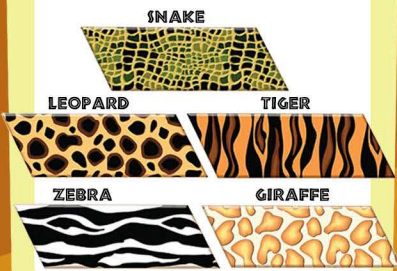

GIRAFFE
2 Tone
3 3/4" L x 1 1/2" W
AN453

MINI ANIMAL PRINT CYLINDERS
w/ Edible Art
"Zebra, Giraffe and Leopard Print"
1 1/2" W x 1 1/2" H Each
EA1248
Other Sizes Available

ARTWORK DETAIL

SQUARE LOLLIPOP

In Cello w/ Edible Art and Bow
 "Lion"
 2" L x 2" W
 EA2202 - Available w/o Cello
 Other Animals Available

ELEPHANT WITH TRUNK UP
 5 1/4" L x 2" W x 3 1/2" H
 AN429

SMALL TAPERED BANNER
 w/ Edible Art
 "Leopard Silhouette"
 5" L x 1 3/4" H
 EA083

BACK

FRONT

RECTANGLE PLACECARD
 w/ Edible Art
 and Wedge on Back
 "Safari Collage"
 3" L x 2" W
 EA7045 - Available In Cello

BANANA
 DARK CHOCOLATE
 MILK CHOCOLATE

LARGE TRUFFLE POPS
 In Cello w/ Tag and Bow
 1 1/2" Diameter Each
 BC7453
 Available w/o Cello and Tag

ANIMAL PRINT PARALLELOGRAMS
 w/ Edible Art
 2 7/8" L x 1" W Each
 SR60100
 18 Parallelograms Per Sheet