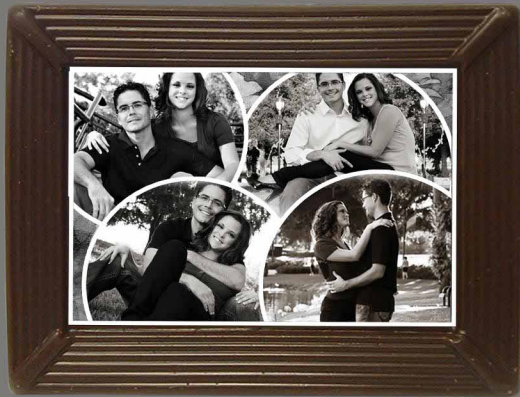

FRAME STYLES

SEND US YOUR IMAGES AND
CHOOSE FROM ANY FEATURED LAYOUT!

MEDIUM
TRADITIONAL
FRAME
w/ *Edible Art*
5 3/4" L x 4 3/8" W
EA3985
Available In Cello

MEDIUM
CONTEMPORARY
FRAME
w/ *Edible Art*
5 3/4" L x 4 5/8" W
EA399
Available In Cello

5 PICTURE STRIPE COLLAGE
WITH BANNER

5 PICTURE RECTANGLE COLLAGE