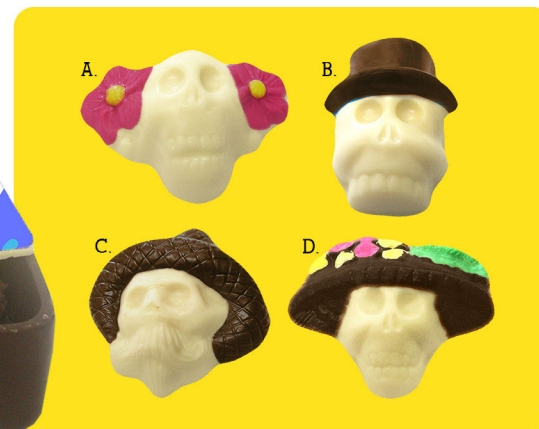

Chocolate Accents

Day of the Dead

Amenity Skull
2 3/4" L x 3 1/2" W x 3 3/4" H
HL0729

Full Rose Bud
w/ Splatter
In Cello w/ Bow & Tag
8" Long
VL369DED

Marshmallow Pop
w/ Splatter
In Cello w/ Bow & Tag
1 1/2" Diameter
FD13902DED

Open Roses
Assorted, In Color
1 3/4" L x 1 3/4" W
FL221

Centerpiece Skull
3D, Hollow
4 1/2" L x 4 1/4" W x 5 1/4" H
HL0734
Available 2D

Narrow Rectangle Box
w/ Edible Art & 4 Truffles In Cello
5 1/4" L x 2 3/8" H
EA695DED
Available Empty