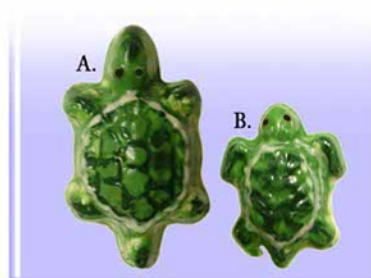

**CORAL REEF SILHOUETTE**  
w/ *Edible Art*  
3" L x 2 1/4" W  
EA1210

**DISC DESSERT TOPPER**  
"Scuba Diver in Coral Reef with Bubbles and Tropical Fish"  
w/ *Edible Art*  
2" Disc with 1/2" Tab  
EA1486

**SMALL CURVED TRIANGLE**  
"Scuba Diver"  
w/ *Edible Art*  
3" L x 3" W  
EA092  
Other Sizes Available

**PLATE BACKDROP**  
"Coral Reef and Tropical Fish"  
w/ *Edible Art*  
6" L x 4" H  
EA0298

**WEDGE**  
"Blue Fish and Coral Reef"  
w/ 1 Color Silkscreen  
1 5/8" W x 4 3/4" H  
GE1600  
Other Sizes Available

**SMALL CURVED RECTANGLE**  
"Coral Reef with Tropical Fish"  
w/ *Edible Art*  
3" L x 1 1/2" W  
EA123

**SUGAR STARFISH**  
w/ Pearl Dust  
2 7/8" Diameter Each  
NT5230  
Other Starfish Available

**SEA TURTLES**  
*Marbled*  
A. 1 3/4" W x 2" L - AN6866  
B. 1 1/4" W x 1 5/8" L - AN6867  
Other Turtles Available