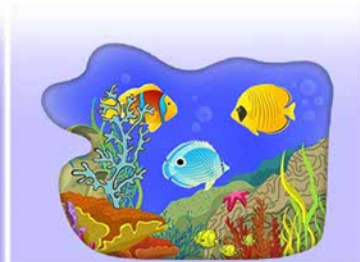

**SEAHORSE**  
*Flat*  
1 1/8" W x 3" H  
NT463

**SCUBA DIVER**  
*2 Tone*  
1" W x 2 3/8" L  
NT4979

**SEAWEED SILHOUETTE**  
w/ 1 Color Silkscreen  
6" L x 1 3/4" W  
NT4981

**PLAQUE DESSERT TOPPER**  
"Turtles, Seashells and Starfish in The Ocean"  
w/ *Edible Art*  
2" L x 2" W with 1/2" Tab  
EA38593

**CORAL REEF SILHOUETTE**  
w/ *Edible Art*  
3" L x 2 1/4" W  
EA1210

**DISC DESSERT TOPPER**  
"Scuba Diver in Coral Reef with Bubbles and Tropical Fish"  
w/ *Edible Art*  
2" Disc with 1/2" Tab  
EA1486

**SMALL CURVED TRIANGLE**  
"Scuba Diver"  
w/ *Edible Art*  
3" L x 3" W  
EA092  
Other Sizes Available

**PLATE BACKDROP**  
"Coral Reef and Tropical Fish"  
w/ *Edible Art*  
6" L x 4" H  
EA0298

**WEDGE**  
"Blue Fish and Coral Reef"  
w/ 1 Color Silkscreen  
1 5/8" W x 4 3/4" H  
GE1600  
Other Sizes Available