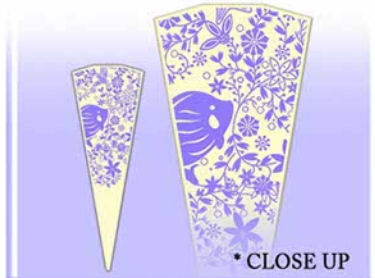

# Coral Reef

CHOCOLATE  
Accents

**TROPICAL FISH**  
*Marbled*  
A. 2 3/4" L x 2 3/8" W - NT2672A  
B. 2 3/4" L x 2 1/2" W - NT2672B  
C. 2 3/4" L x 2" W - NT2672C

**CORAL SILHOUETTE**  
w/ 2 Color Silkscreen  
1 5/8" W x 2 3/4" H  
NT1801

**SEAHORSE**  
*Flat*  
1 1/8" W x 3" H  
NT463

**SCUBA DIVER**  
*2 Tone*  
1" W x 2 3/8" L  
NT4979

**SEAWEED SILHOUETTE**  
w/ 1 Color Silkscreen  
6" L x 1 3/4" W  
NT4981

**PLAQUE DESSERT TOPPER**  
"Turtles, Seashells and Starfish in The Ocean"  
w/ *Edible Art*  
2" L x 2" W with 1/2" Tab  
EA38593

**CORAL REEF SILHOUETTE**  
w/ *Edible Art*  
3" L x 2 1/4" W  
EA1210

**DISC DESSERT TOPPER**  
"Scuba Diver in Coral Reef with Bubbles and Tropical Fish"  
w/ *Edible Art*  
2" Disc with 1/2" Tab  
EA1486

**SMALL CURVED TRIANGLE**  
"Scuba Diver"  
w/ *Edible Art*  
3" L x 3" W  
EA092  
Other Sizes Available

**PLATE BACKDROP**  
"Coral Reef and Tropical Fish"  
w/ *Edible Art*  
6" L x 4" H  
EA0298

**WEDGE**  
"Blue Fish and Coral Reef"  
w/ 1 Color Silkscreen  
1 5/8" W x 4 3/4" H  
GE1600  
Other Sizes Available