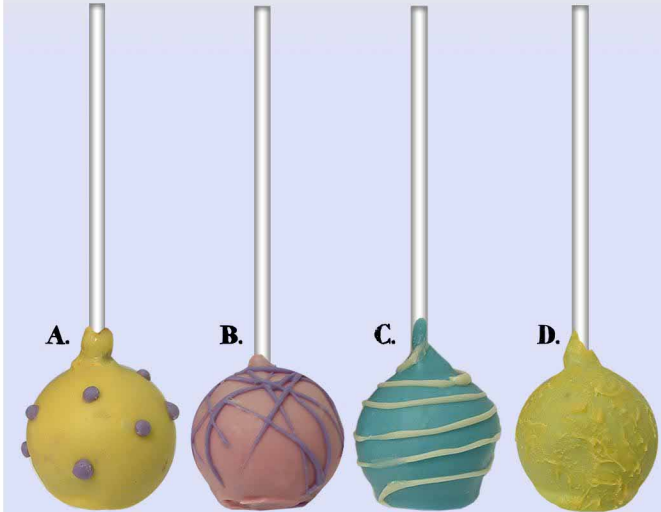

CHOCOLATE Accents

BANNER
w/ Candy Edible Art
4 1/4" L x 1" H
EA040

2 PIECE TRUFFLE BOX
w/ 2 Truffles, Bow & Enjoy
with Swirl Candy Tag
BC0812T

DISC DESSERT TOPPER
w/ Enjoy Candy Edible Art
2" Disc with 1/2" Tab
EA1486

BOWTIE & CANE
Cane - 3" L - TH050
Bowtie - 1 1/2" L - TH030

LARGE TOP HAT
4" L x 3 1/2" W x 1 3/4" H
TH480

TRIANGLE GARNISH
w/ Candy Pattern Applique
2 1/4" L x 1 3/8" W
AP3619C
40 Triangles Per Sheet

DIAMOND GARNISH
w/ Edible Art
2 1/2" L x 1 1/2" W
SR3090GD
24 Diamonds Per Sheet

DISC LOLLIPOP
w/ Swirl Lollipop Applique
2" Diameter
AP521

TRUFFLE POPS
Assorted
1" L x 1"
A. Yellow - B. Pink - C. Blue - BC7462
D. Green - BC7461

RECTANGLE
w/ Enjoy Candy Bar Edible Art
2" L x 1" W
EA70324

RECTANGLE
w/ Golden Ticket Edible Art
3" L x 2" W
EA7045

WHIMSICAL TOP HAT SILHOUETTE
w/ 2 Color Silkscreen
2 3/8" W x 2" L
TH4692

CANDY SWIRL DISC
Assorted, w/ Transfer
1 1/4" Dia. - GE606
42 Discs Per Sheet