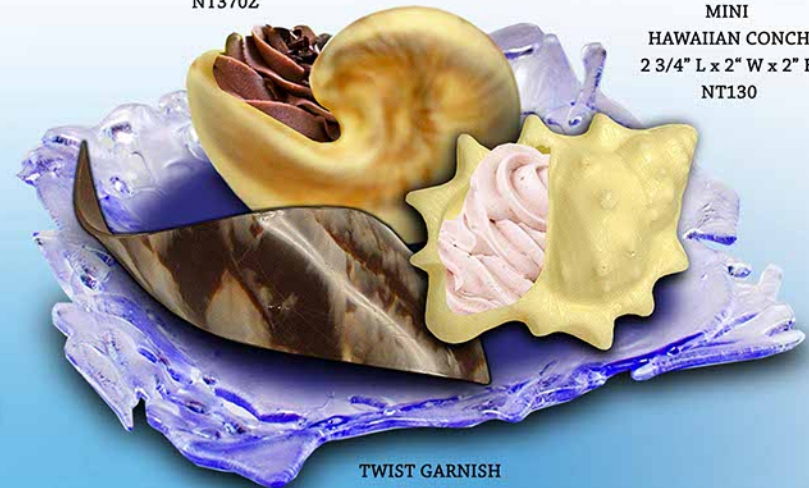

Atlantis

CHOCOLATE Accents

CURVED RECTANGLE
w/ Atlantis Edible Art
3" L x 1 1/2" W
EA123ATL

SMALL
ASSORTED SEASHELLS
White w/ Pearl Dust
Sizes Range from 1 1/4" - 2"
NT494PD

SANDCASTLE
3" L x 3 1/2" H
NT420

SMALL
TROPICAL FISH SET
Set of 3, Colorbrushed 2 Colors
NT582C
A. 1 3/4" L x 7/8" W
B. 1 3/4" L x 1" W
C. 1 3/4" L x 1/2" W

COLUMN
Marbled
5 1/4" Height
IN032Z

SMALL ANCHOR
1 1/2" L x 2" W
NT010

PYRAMID
2 Piece
4 1/4" W x 2 3/4" H
GE923 - \$5.00

SMALL
FLAG BANNER
w/ Atlantis Edible Art
4" L x 1 1/4" H
EA080ATL

CURVED TRIANGLE
w/ Atlantis Edible Art
3" W x 3" H
EA1243ATL

MINI NAUTILUS SHELL
Marbled
3" L x 1 1/2" W x 2 1/4" H
NT370Z

TWIST GARNISH
Marbled
5" L x 2" W
GP14840Z