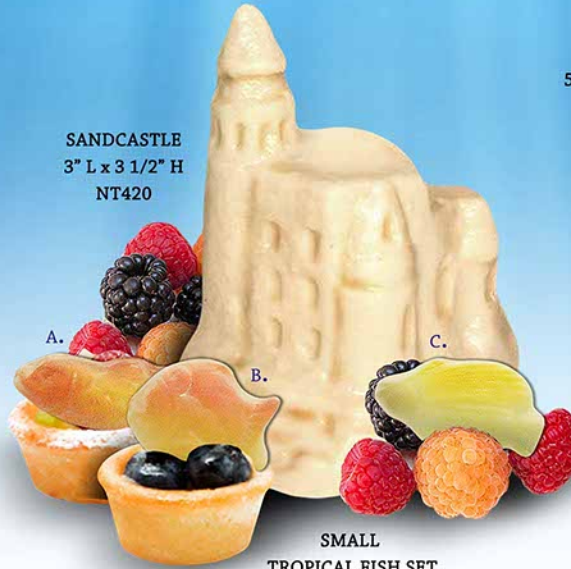

Atlantis

CHOCOLATE Accents

CURVED RECTANGLE
w/ Atlantis Edible Art
3" L x 1 1/2" W
EA123ATL

SMALL
ASSORTED SEASHELLS
White w/ Pearl Dust
Sizes Range from 1 1/4" - 2"
NT494PD

SANDCASTLE
3" L x 3 1/2" H
NT420

SMALL
TROPICAL FISH SET
Set of 3, Colorbrushed 2 Colors
NT582C
A. 1 3/4" L x 7/8" W
B. 1 3/4" L x 1" W
C. 1 3/4" L x 1/2" W

COLUMN
Marbled
5 1/4" Height
IN032Z

SMALL ANCHOR
1 1/2" L x 2" W
NT010

PYRAMID
2 Piece
4 1/4" W x 2 3/4" H
GE923 - \$5.00

SMALL
FLAG BANNER
w/ Atlantis Edible Art
4" L x 1 1/4" H
EA080ATL

CURVED TRIANGLE
w/ Atlantis Edible Art
3" W x 3" H
EA1243ATL

MINI NAUTILUS SHELL
Marbled
3" L x 1 1/2" W x 2 1/4" H
NT370Z

TWIST GARNISH
Marbled
5" L x 2" W
GP14840Z