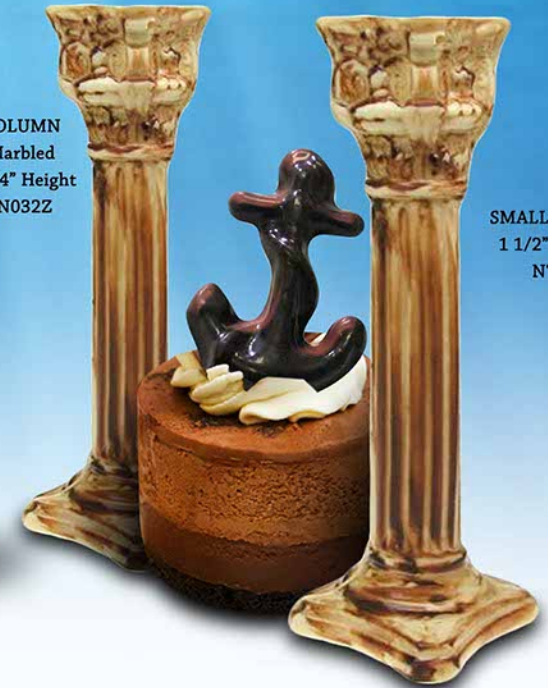

Atlantis

CHOCOLATE Accents

CURVED RECTANGLE
w/ Atlantis Edible Art
3" L x 1 1/2" W
EA123ATL

SMALL
ASSORTED SEASHELLS
White w/ Pearl Dust
Sizes Range from 1 1/4" - 2"
NT494PD

SANDCASTLE
3" L x 3 1/2" H
NT420

SMALL
TROPICAL FISH SET
Set of 3, Colorbrushed 2 Colors
NT582C
A. 1 3/4" L x 7/8" W
B. 1 3/4" L x 1" W
C. 1 3/4" L x 1/2" W

COLUMN
Marbled
5 1/4" Height
IN032Z

SMALL ANCHOR
1 1/2" L x 2" W
NT010

PYRAMID
2 Piece
4 1/4" W x 2 3/4" H
GE923 - \$5.00

SMALL
FLAG BANNER
w/ Atlantis Edible Art
4" L x 1 1/4" H
EA080ATL

CURVED TRIANGLE
w/ Atlantis Edible Art
3" W x 3" H
EA1243ATL

MINI NAUTILUS SHELL
Marbled
3" L x 1 1/2" W x 2 1/4" H
NT370Z

TWIST GARNISH
Marbled
5" L x 2" W
GP14840Z