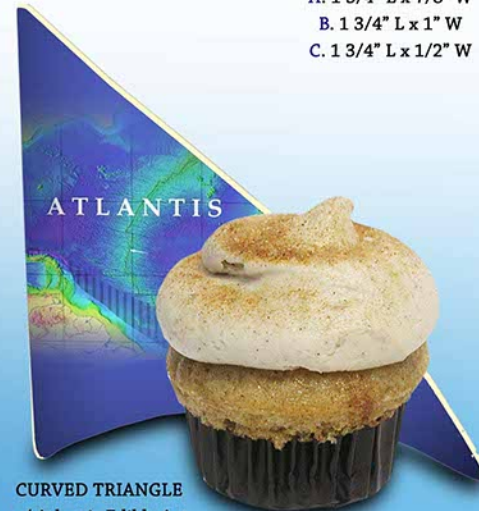

Atlantis

CHOCOLATE Accents

CURVED RECTANGLE
w/ Atlantis Edible Art
3" L x 1 1/2" W
EA123ATL

SMALL
ASSORTED SEASHELLS
White w/ Pearl Dust
Sizes Range from 1 1/4" - 2"
NT494PD

SANDCASTLE
3" L x 3 1/2" H
NT420

SMALL
TROPICAL FISH SET
Set of 3, Colorbrushed 2 Colors
NT582C
A. 1 3/4" L x 7/8" W
B. 1 3/4" L x 1" W
C. 1 3/4" L x 1/2" W

COLUMN
Marbled
5 1/4" Height
IN032Z

SMALL ANCHOR
1 1/2" L x 2" W
NT010

PYRAMID
2 Piece
4 1/4" W x 2 3/4" H
GE923 - \$5.00

SMALL
FLAG BANNER
w/ Atlantis Edible Art
4" L x 1 1/4" H
EA080ATL

CURVED TRIANGLE
w/ Atlantis Edible Art
3" W x 3" H
EA1243ATL

MINI NAUTILUS SHELL
Marbled
3" L x 1 1/2" W x 2 1/4" H
NT370Z

TWIST GARNISH
Marbled
5" L x 2" W
GP14840Z