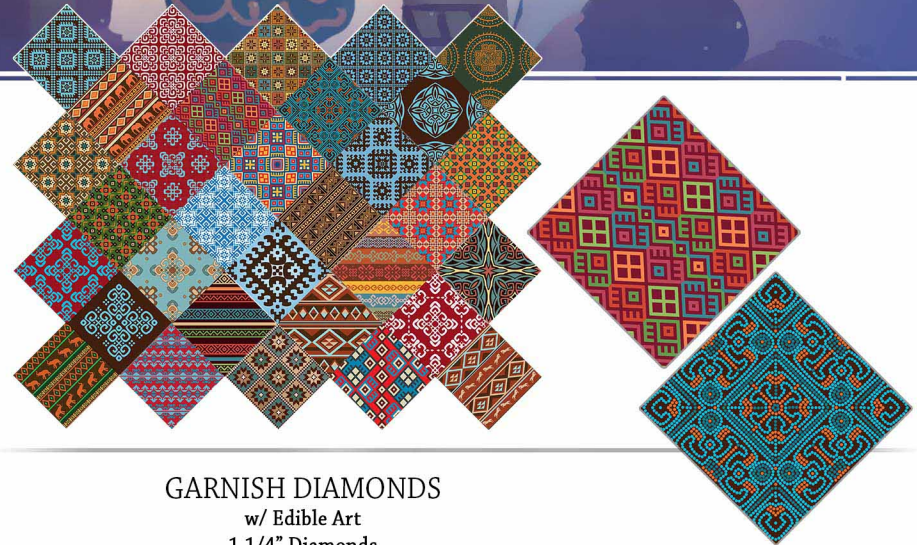

GARNISH DIAMONDS

w/ Edible Art
1 1/4" Diamonds
SR03010ARN - 32 Diamonds Per Sheet